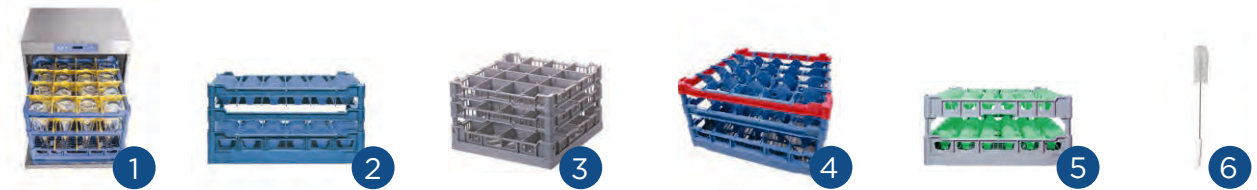

BRITA dispenser accessories

For all your drinking water needs

BRITA-exclusive washing trays

1. Professional washing tray	• Size (W x H x D): 500 x 360 x 500 mm, 16 bottles • Compatible with: BRITA Swing 425 / 750 ml, BRITA Classic 1,000 ml • Openings custom-designed for the bottle neck
2. Professional washing tray incl. cap holder	• Size (W x H x D): 500 x 330 x 500 mm, 16 bottles • Compatible with: BRITA Twist 700 ml • Openings custom-designed for the bottle neck
3. Domestic washing tray	• Size (W x H x D): 485 x 180 x 485 mm, 25 bottles • Compatible with: all BRITA bottles (for BRITA CLassic 1,000 ml and Swing 750 ml it may be necessary to remove the top tray of the dishwasher) • Custom tines to hold the bottles, fits into the bottom tray of most domestic dishwashers

Further bottle cleaning equipment

1. Professional washing tray	• Size (W x H x D): 500 x 365 x 500 mm, 16 bottles • Compatible with: BRITA Swing 750 ml, BRITA Classic 1,000 ml
2. Professional washing tray	• Size (W x H x D): 500 x 295 x 500 mm, 25 bottles • Compatible with: BRITA Wave 600 / 750 / 850 ml, BRITA Twist 700 ml, BRITA Lounge 750 ml
3. Professional washing tray (small)	• Size (W x H x D): 400 x 280 x 400 mm, 16 bottles • Compatible with: BRITA Wave 600 / 750 / 850 ml, BRITA Twist 700 ml
4. Professional washing tray	• Size (W x H x D): 500 x 325 x 500 mm, 25 bottles • Compatible with: BRITA Swing 425 ml
5. Professional washing tray	• Size (W x H x D): 500 x 500 x 220 mm, 36 bottles • Compatible with BRITA Lounge 350 ml
6. Cleaning brush	• Size total (W x L): 65 x 500 mm; brush (L): 160 mm • Compatible with: all BRITA bottles